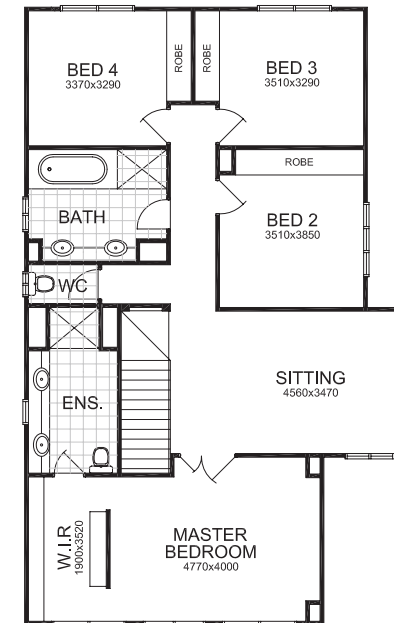

TEAGUE

Total House Area: 305.90m² (32.92 sq.) approx.

Dwelling: 263.30m²

Garage: 36.70m²

Porch: 5.90m²

Lot Dimensions: 16m (frontage) x 30m

GROUND FLOOR

FIRST FLOOR