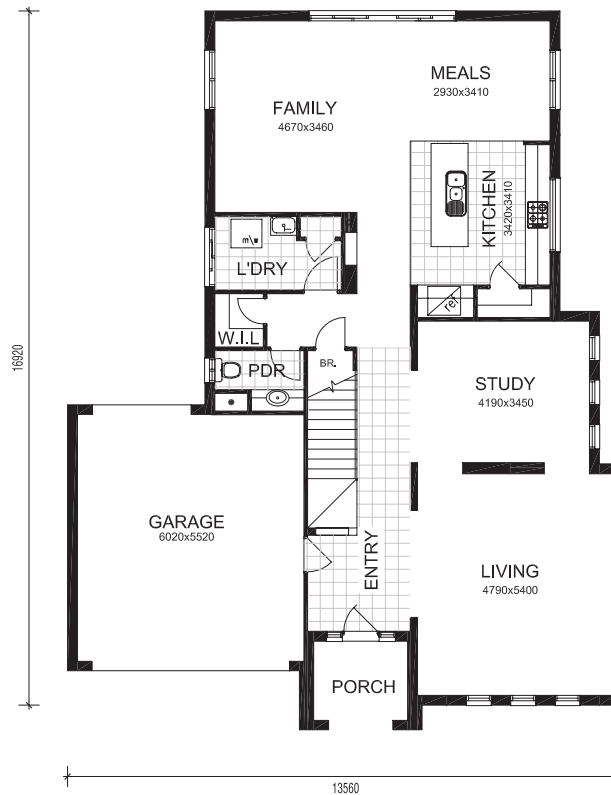

TEAGUE

Total House Area: 305.90m² (32.92 sq.) approx.

Dwelling: 263.30m²

Garage: 36.70m²

Porch: 5.90m²

Lot Dimensions: 16m (frontage) x 30m

GROUND FLOOR

FIRST FLOOR